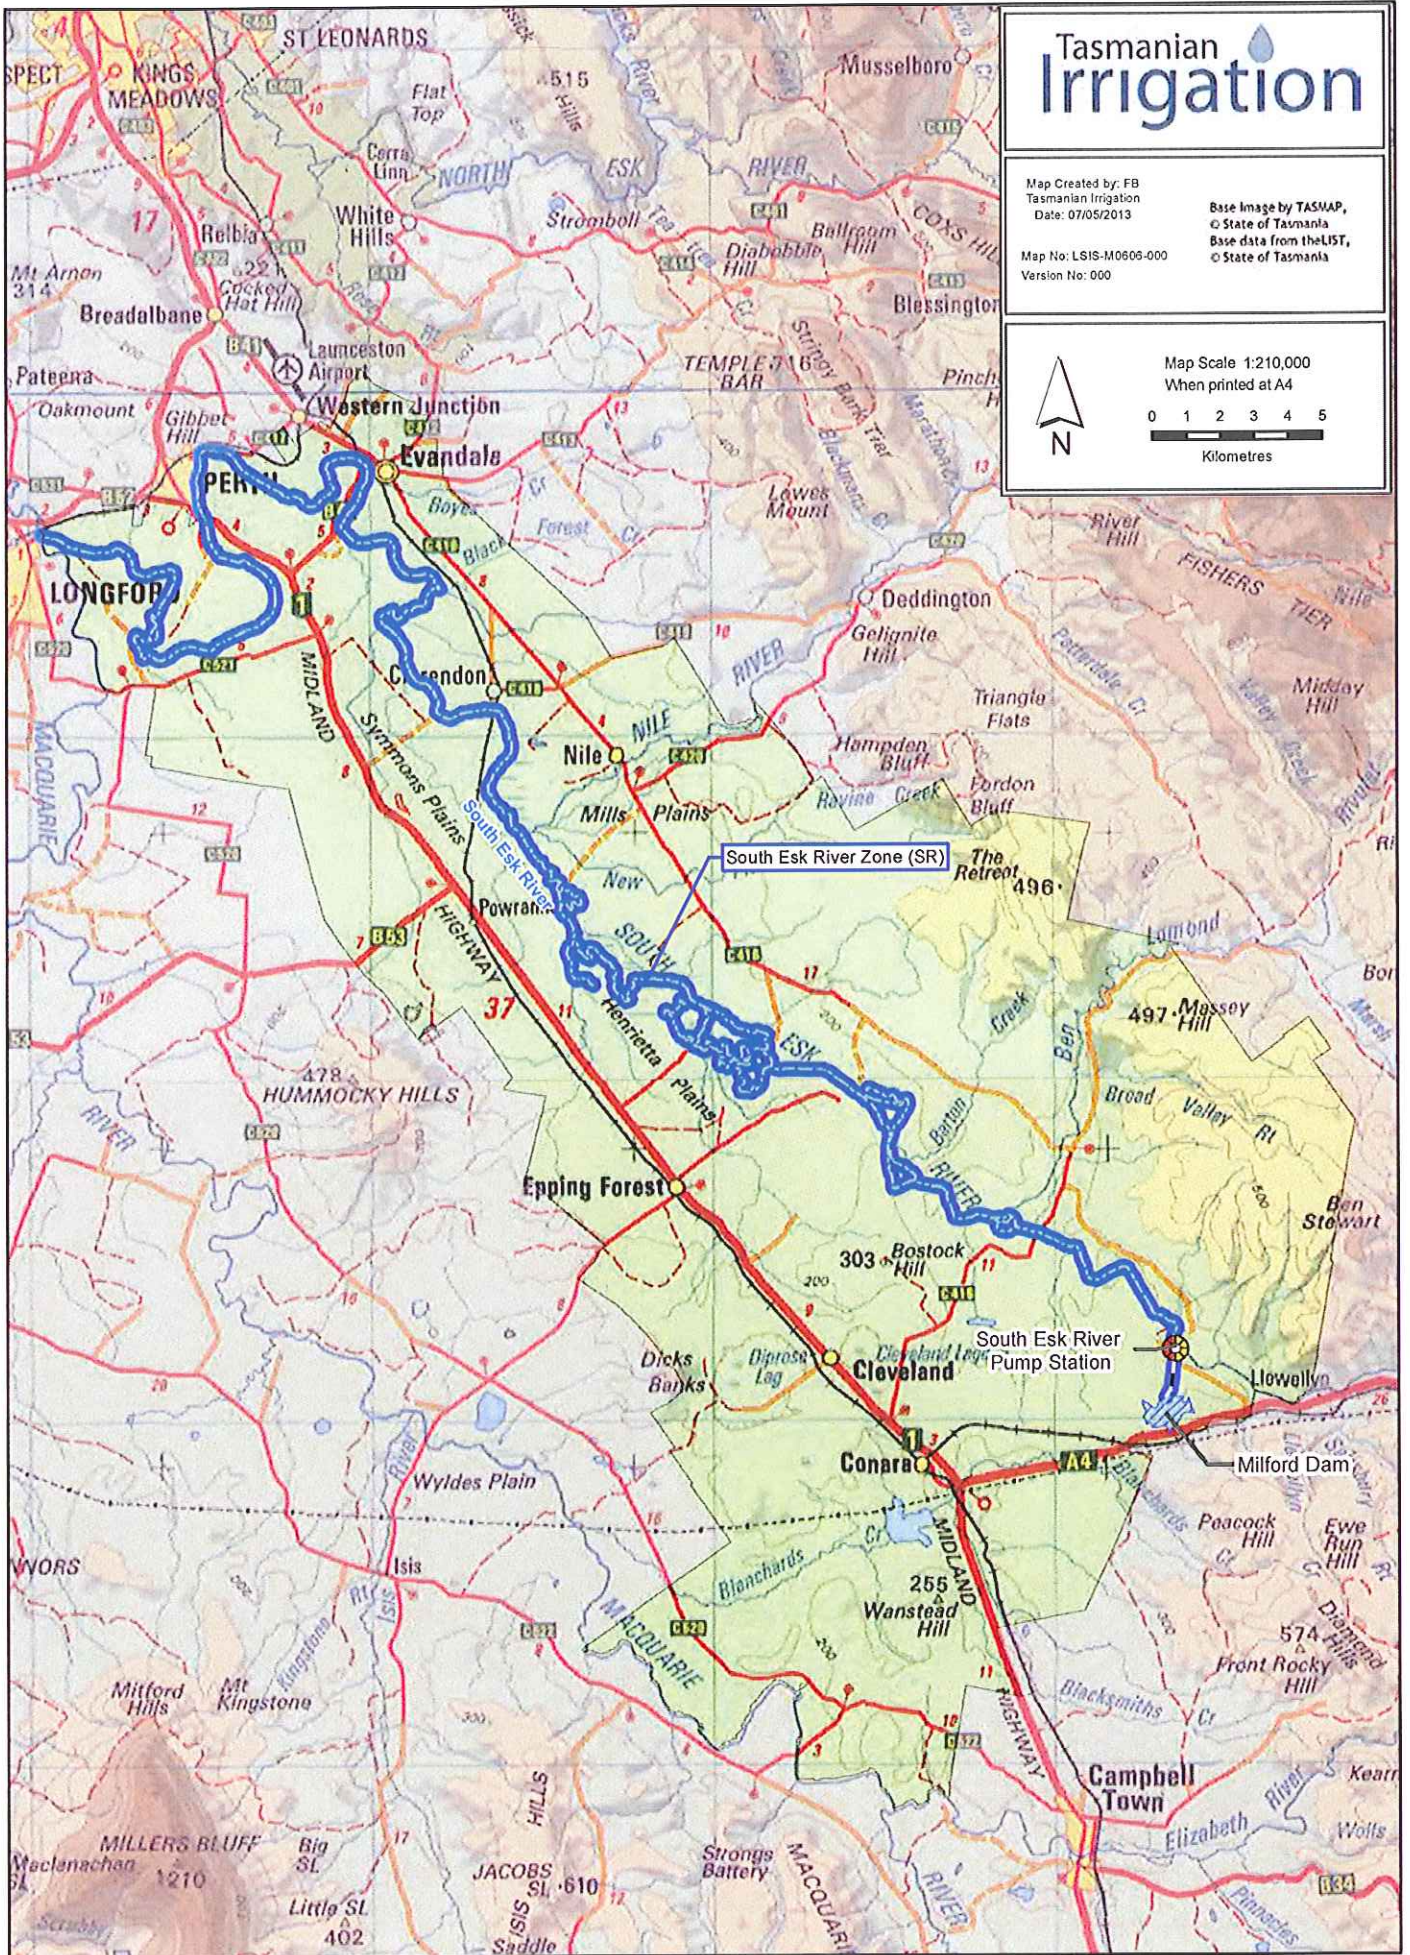

Tasmanian Irrigation

Map Created by: FB
Tasmanian Irrigation
Date: 07/05/2013

Base Image by TASMAR,
© State of Tasmania
Base data from theLIST,
© State of Tasmania

Map No: LSIS-M0606-000
Version No: 000

Map Scale 1:210,000
When printed at A4

Lower South Esk Irrigation District